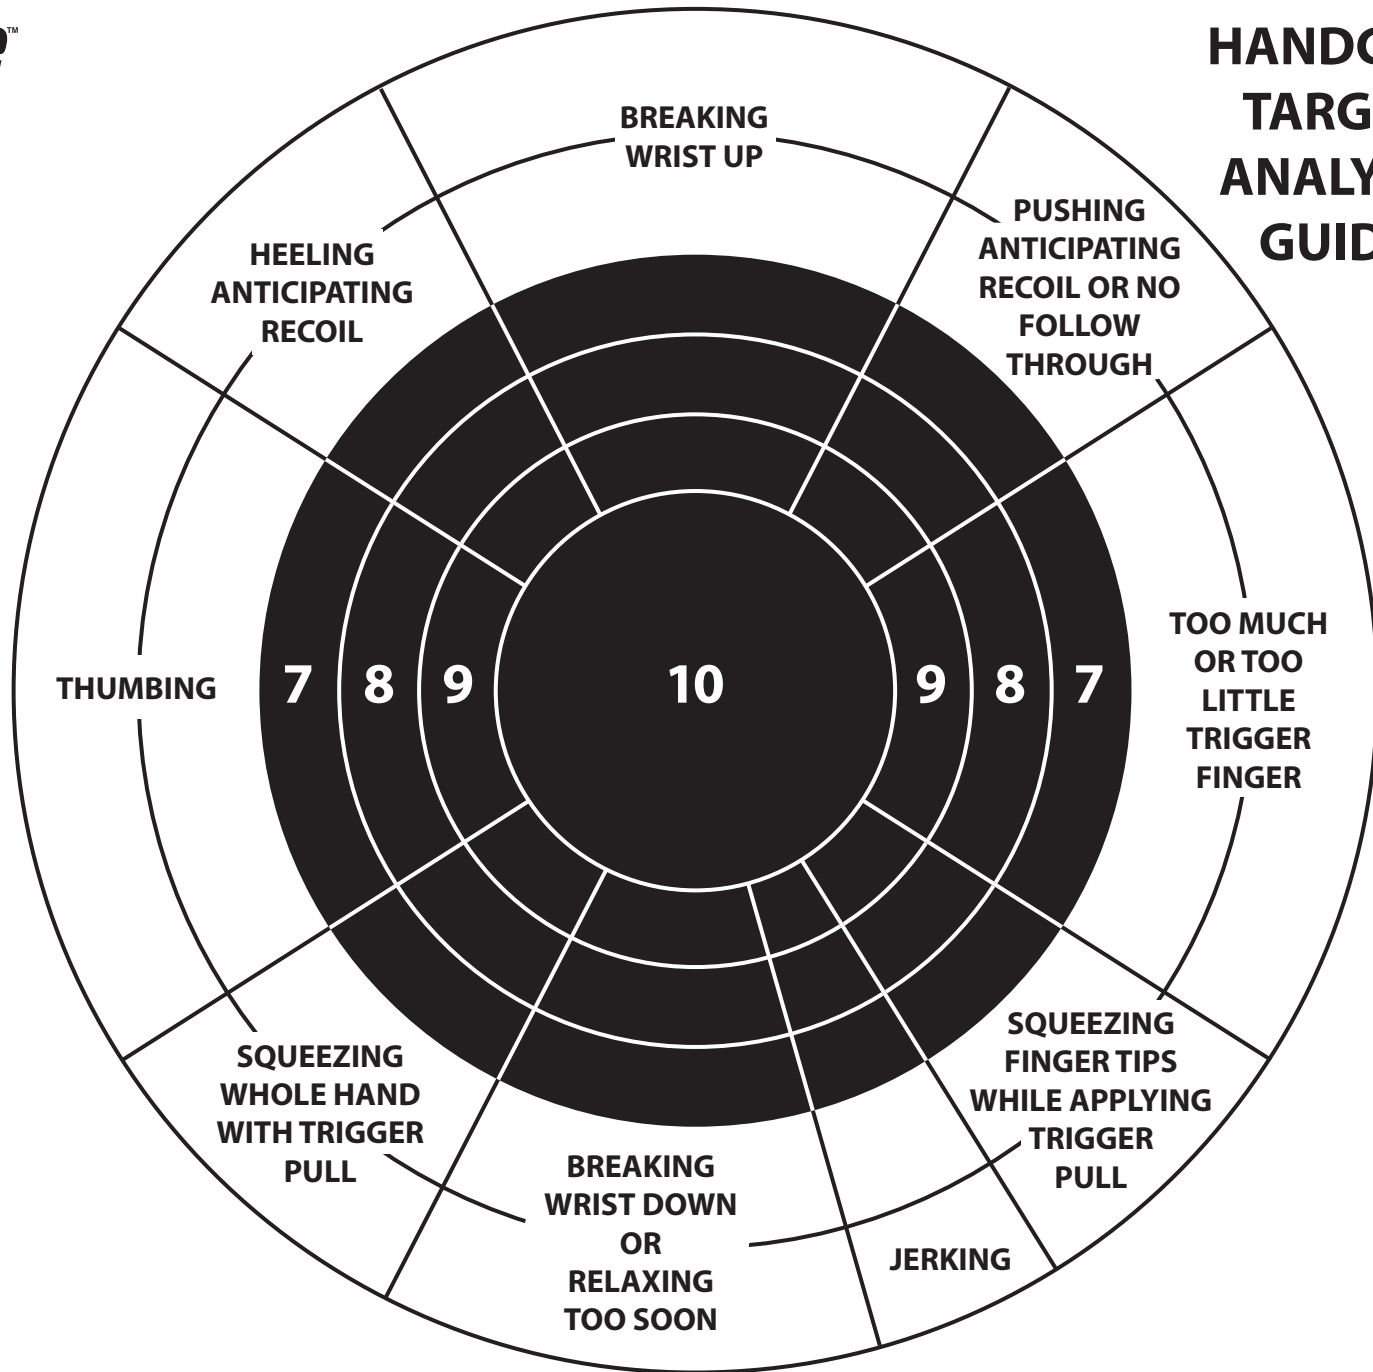

FIREARMS EDUCATION & TRAINING

636.207.1900
ADVANTAGEFET.COM

PISTOL + RIFLE + SHOTGUN
CONCEALED CARRY + PERSONAL PROTECTION

LESS-LETHAL: OC + TASER
INTRUDER RESPONSE + ACTIVE SHOOTER

CRIME PREVENTION SEMINARS

LAW ENFORCEMENT TRAINING & QUALIFICATION:
PISTOL + RIFLE + SHOTGUN

HANDGUN TARGET ANALYSIS GUIDE

LEFT HANDED SHOOTER